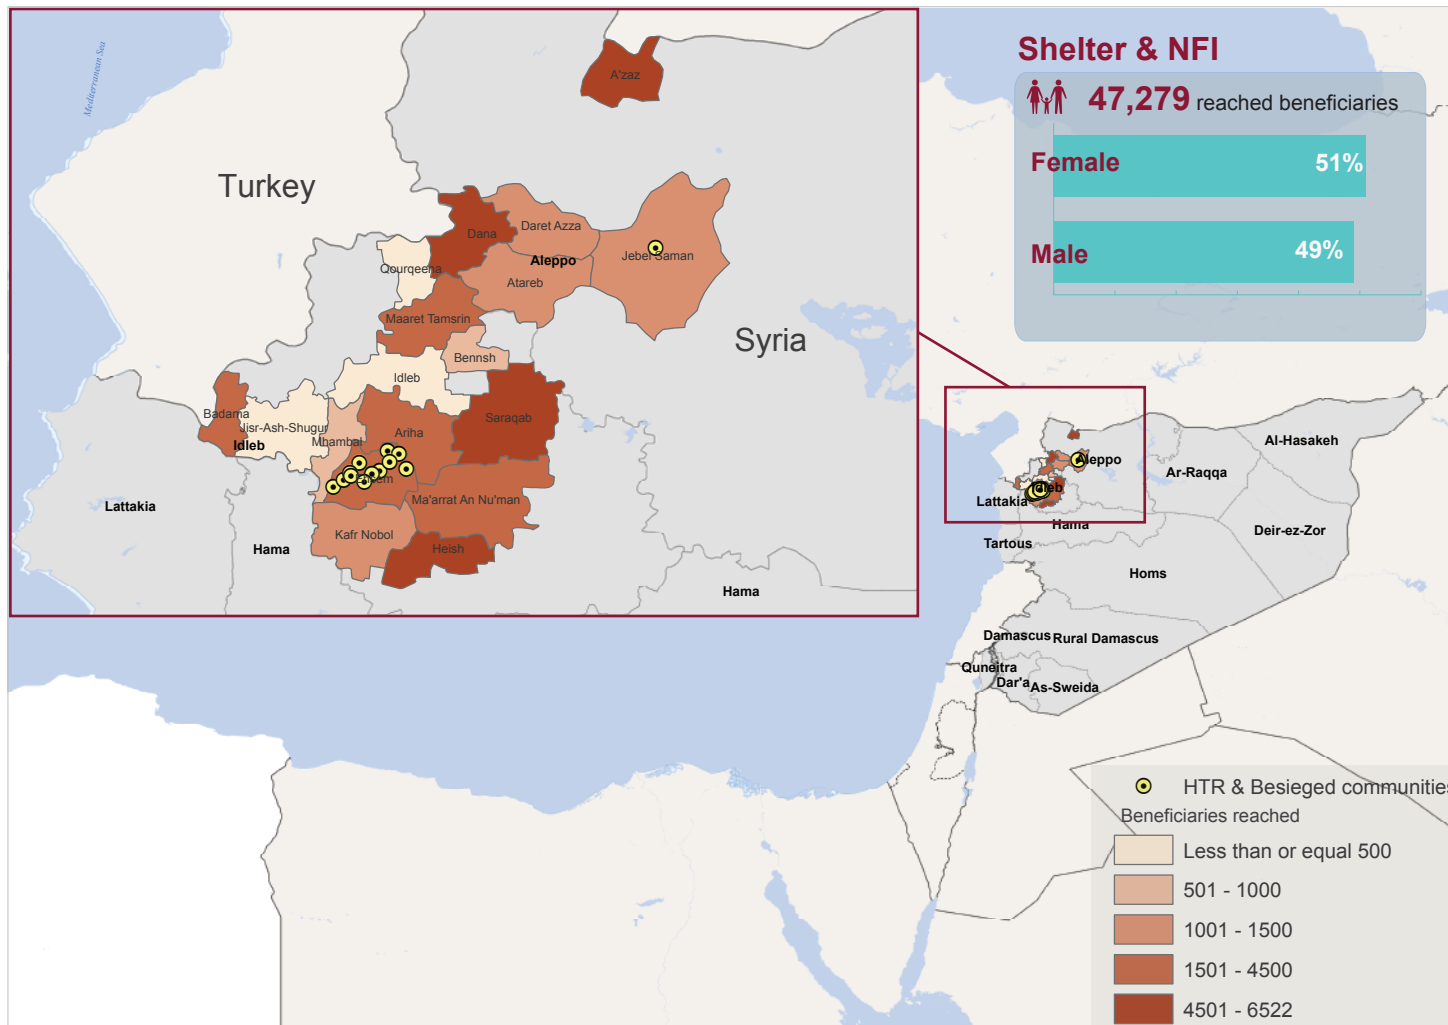

Southern Turkey: Shelter/NFI cluster-beneficiaries reached in August 2016 (Sub-district level)

Shelter/NFI Cluster
X-Border Operation - Turkey Hub
 ShelterCluster.org,
 Coordinating Humanitarian Shelter

Governorate level

18 sub-districts reached in 2 governorates
 17 sub-districts reached by NFI
 12 sub-districts reached by Shelter

NFI reached beneficiaries

NFI number of reached sub-districts

Shelter reached beneficiaries

Shelter number of reached sub-districts

HTR & Besieged locations reached by SNFI cluster

Governorate	Community
Aleppo	Aleppo
Idleb	Abdita
	Ablin
	Arnaba
	Balyun
	Bsames
	Ein Laruz
	Farkya
	Joseph
	Kafr Haya
	Marata
	Marayan
	Rami

- These maps are based on available data at sub-district level.

- Humanitarian reach to a sub-district does not necessarily imply full geographical coverage.

Creation date: 20 September 2016

Lead agency: UNHCR
 Cluster coordinator: Francesca Lubrano di Giunno,
 lubrano@unhcr.org
 Co-lead agency: Global Communities