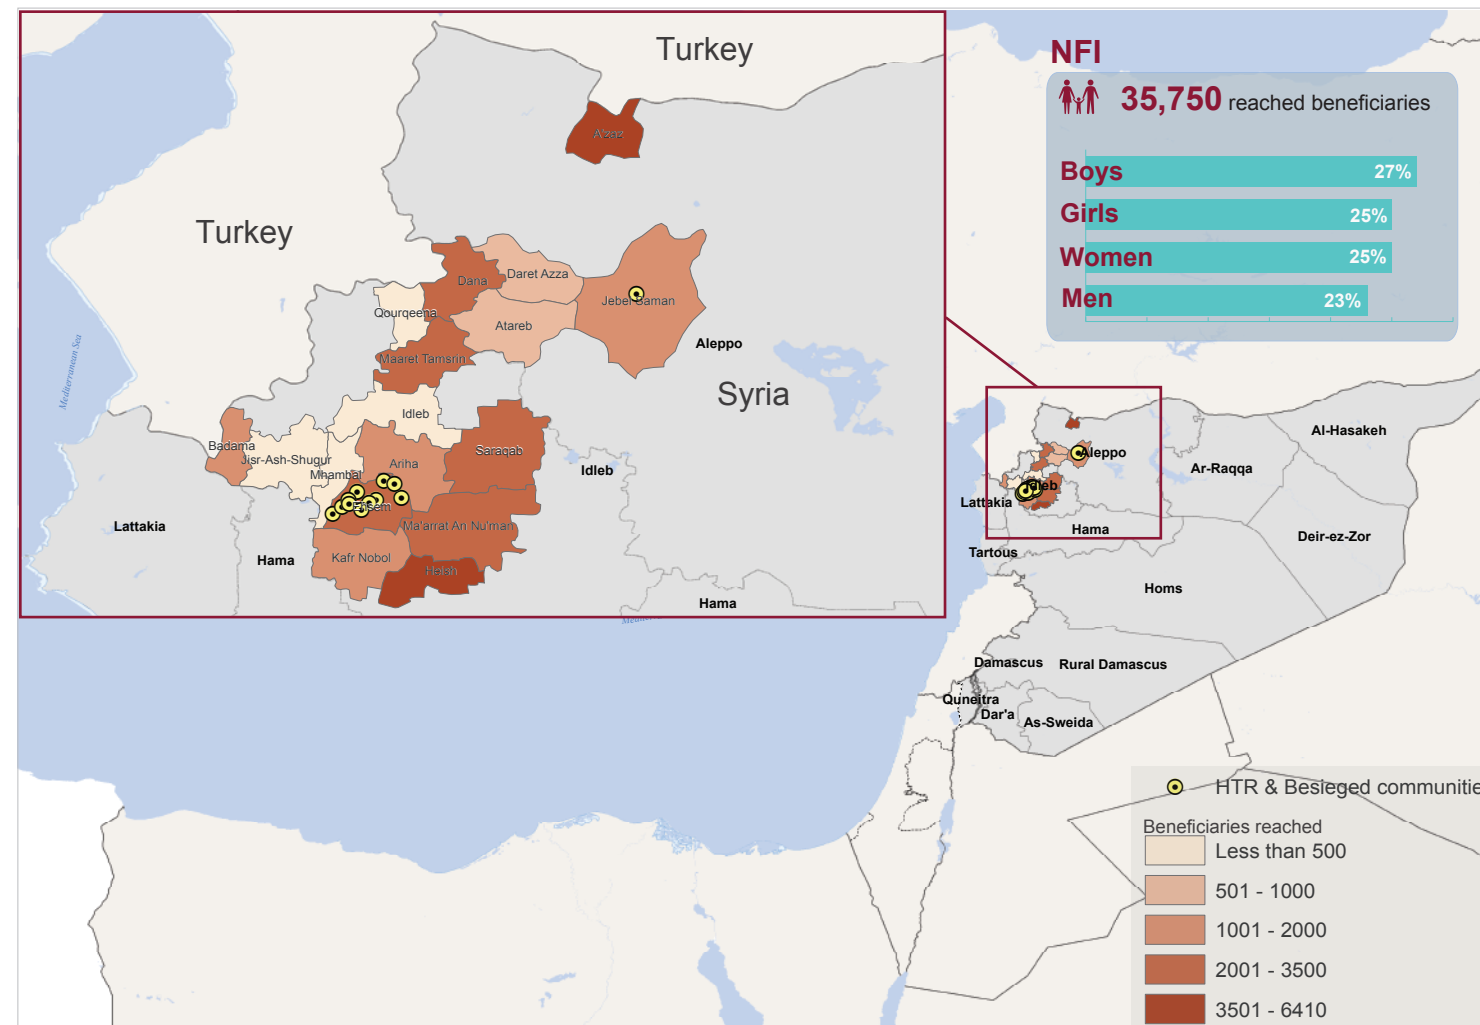

Southern Turkey: Shelter/NFI cluster-beneficiaries reached in August 2016 (Sub-district level)

Shelter/NFI Cluster
X-Border Operation - Turkey Hub
 ShelterCluster.org,
 Coordinating Humanitarian Shelter

Governorate level

18 sub-districts reached in 2 governorates
 17 sub-districts reached by NFI
 12 sub-districts reached by Shelter

NFI reached beneficiaries

NFI number of reached sub-districts

Shelter reached beneficiaries

Shelter number of reached sub-districts

HTR & Besieged locations reached by SNFI cluster

Governorate	Community
Aleppo	Aleppo
Idleb	Abdita
	Ablin
	Arnaba
	Balyun
	Bsames
	Ein Laruz
	Farkya
	Joseph
	Kafr Haya
	Marata
	Marayan
	Rami

- These maps are based on available data at sub-district level.

- Humanitarian reach to a sub-district does not necessarily imply full geographical coverage.

Creation date: 20 September 2016

Lead agency: UNHCR
 Cluster coordinator: Francesca Lubrano di Giunno,
 lubrano@unhcr.org
 Co-lead agency: Global Communities