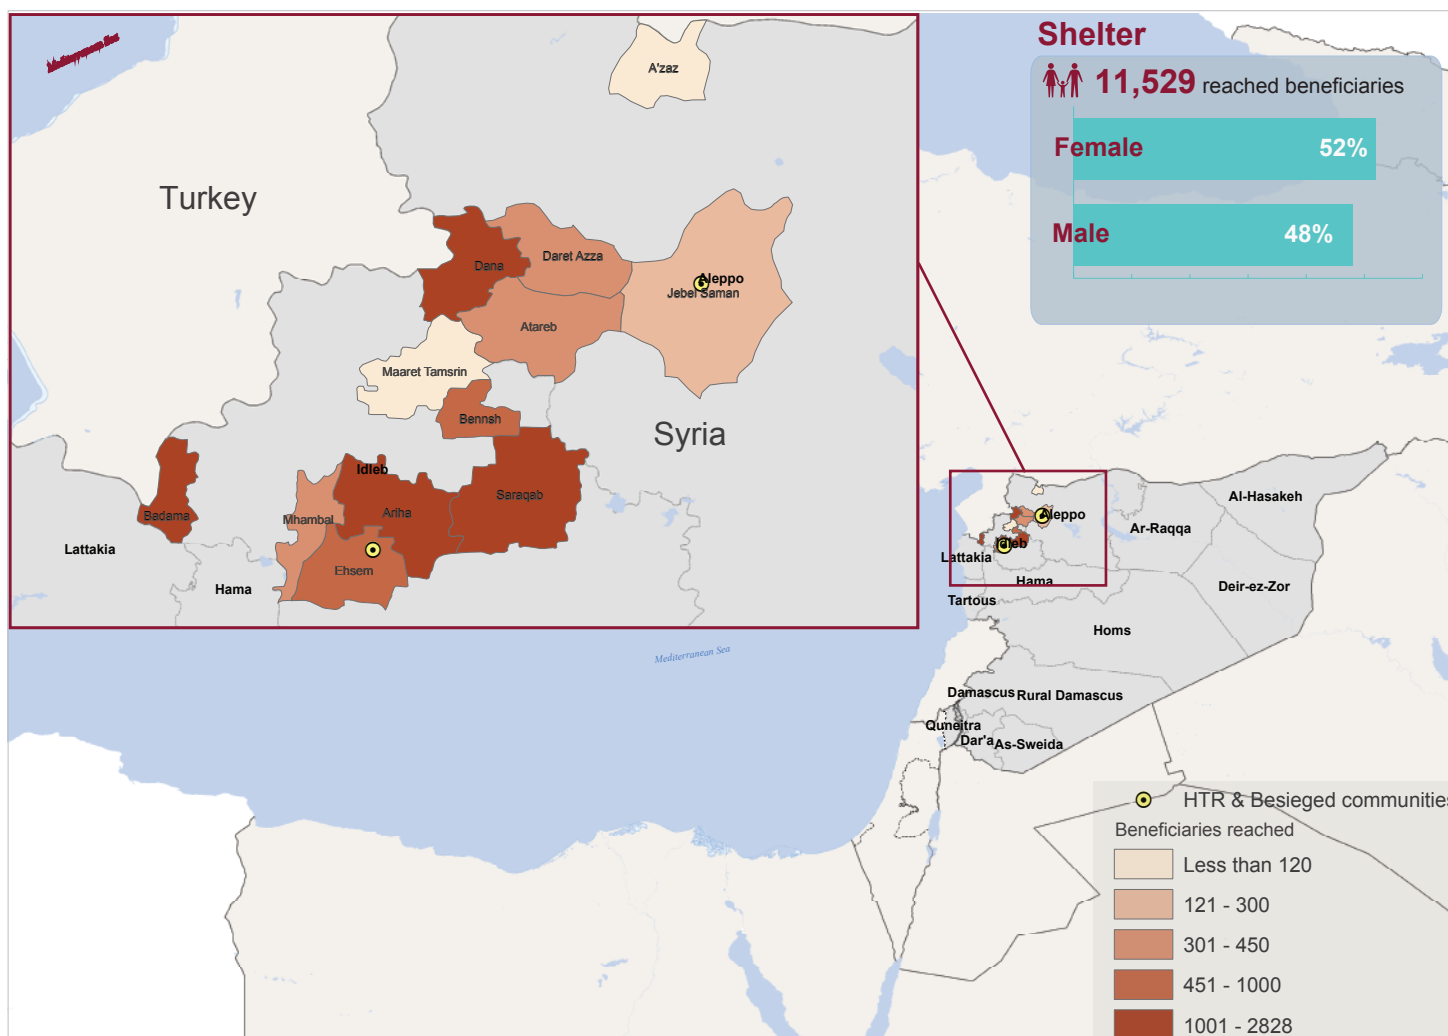

Southern Turkey: Shelter/NFI cluster-beneficiaries reached in August 2016 (Sub-district level)

Shelter/NFI Cluster
X-Border Operation - Turkey Hub
 ShelterCluster.org,
 Coordinating Humanitarian Shelter

Governorate level

18 sub-districts reached in 2 governorates
 17 sub-districts reached by NFI
 12 sub-districts reached by Shelter

NFI reached beneficiaries

NFI number of reached sub-districts

Shelter reached beneficiaries

Shelter number of reached sub-districts

HTR & Besieged locations reached by SNFI cluster

Governorate	Community
Aleppo	Aleppo
Idleb	Abdita
	Ablin
	Arnaba
	Balyun
	Bsames
	Ein Laruz
	Farkya
	Joseph
	Kafr Haya
	Marata
	Marayan
	Rami

- These maps are based on available data at sub-district level.

- Humanitarian reach to a sub-district does not necessarily imply full geographical coverage.

Creation date: 20 September 2016

Lead agency: UNHCR
 Cluster coordinator: Francesca Lubrano di Giunno,
 lubrano@unhcr.org
 Co-lead agency: Global Communities