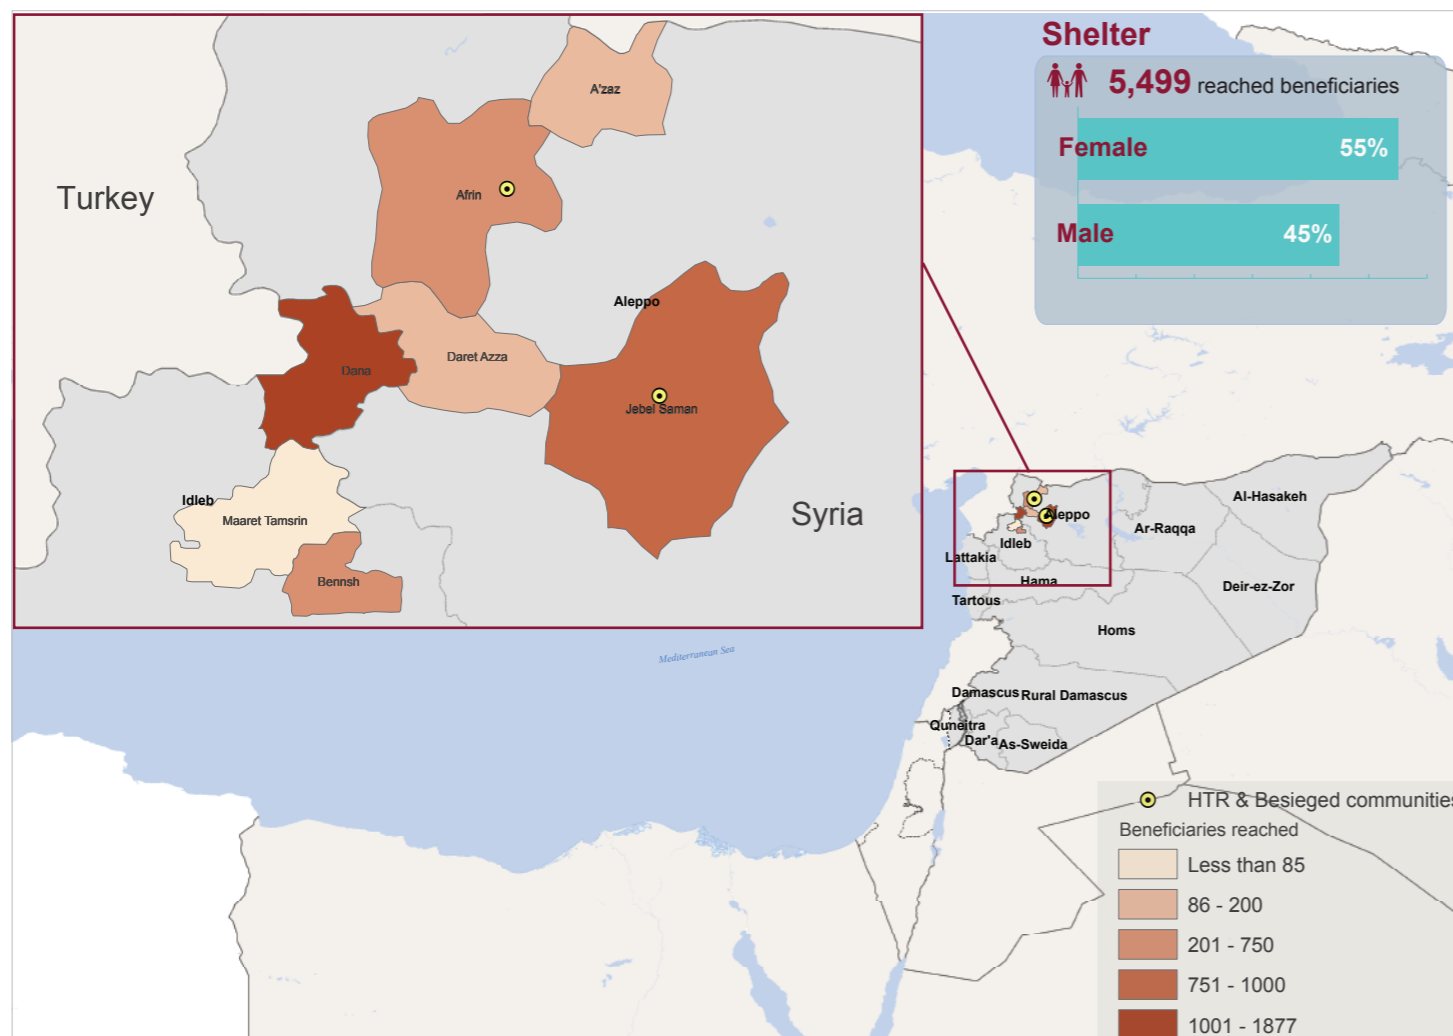

Southern Turkey: Shelter/NFI cluster-beneficiaries reached in September 2016 (Sub-district level)

Shelter/NFI Cluster
X-Border Operation - Turkey Hub
 ShelterCluster.org,
 Coordinating Humanitarian Shelter

Governorate level

18 sub-districts reached in 3 governorates
 16 sub-districts reached by NFI
 7 sub-districts reached by Shelter

NFI reached beneficiaries

NFI number of reached sub-districts

Shelter reached beneficiaries

Shelter number of reached sub-districts

HTR & Besieged locations reached by SNFI cluster

Governorate	Community
Aleppo	Baselhaya
	Aleppo
Hama	Kafr Zeita
Idleb	Hbit
	Khan Shaykun
	Abdita
	Ablin
	Bara
	Ehsem
	Ein Laruz
	Farkya
	Kafr Haya
	Kansafra
	Marayan
Mozra	
Rami	

- These maps are based on available data at sub-district level.

- Humanitarian reach to a sub-district does not necessarily imply full geographical coverage.

Creation date: 12 October 2016

Lead agency: UNHCR
 Cluster coordinator: Francesca Lubrano di Giunno,
 lubrano@unhcr.org
 Co-lead agency: Global Communities