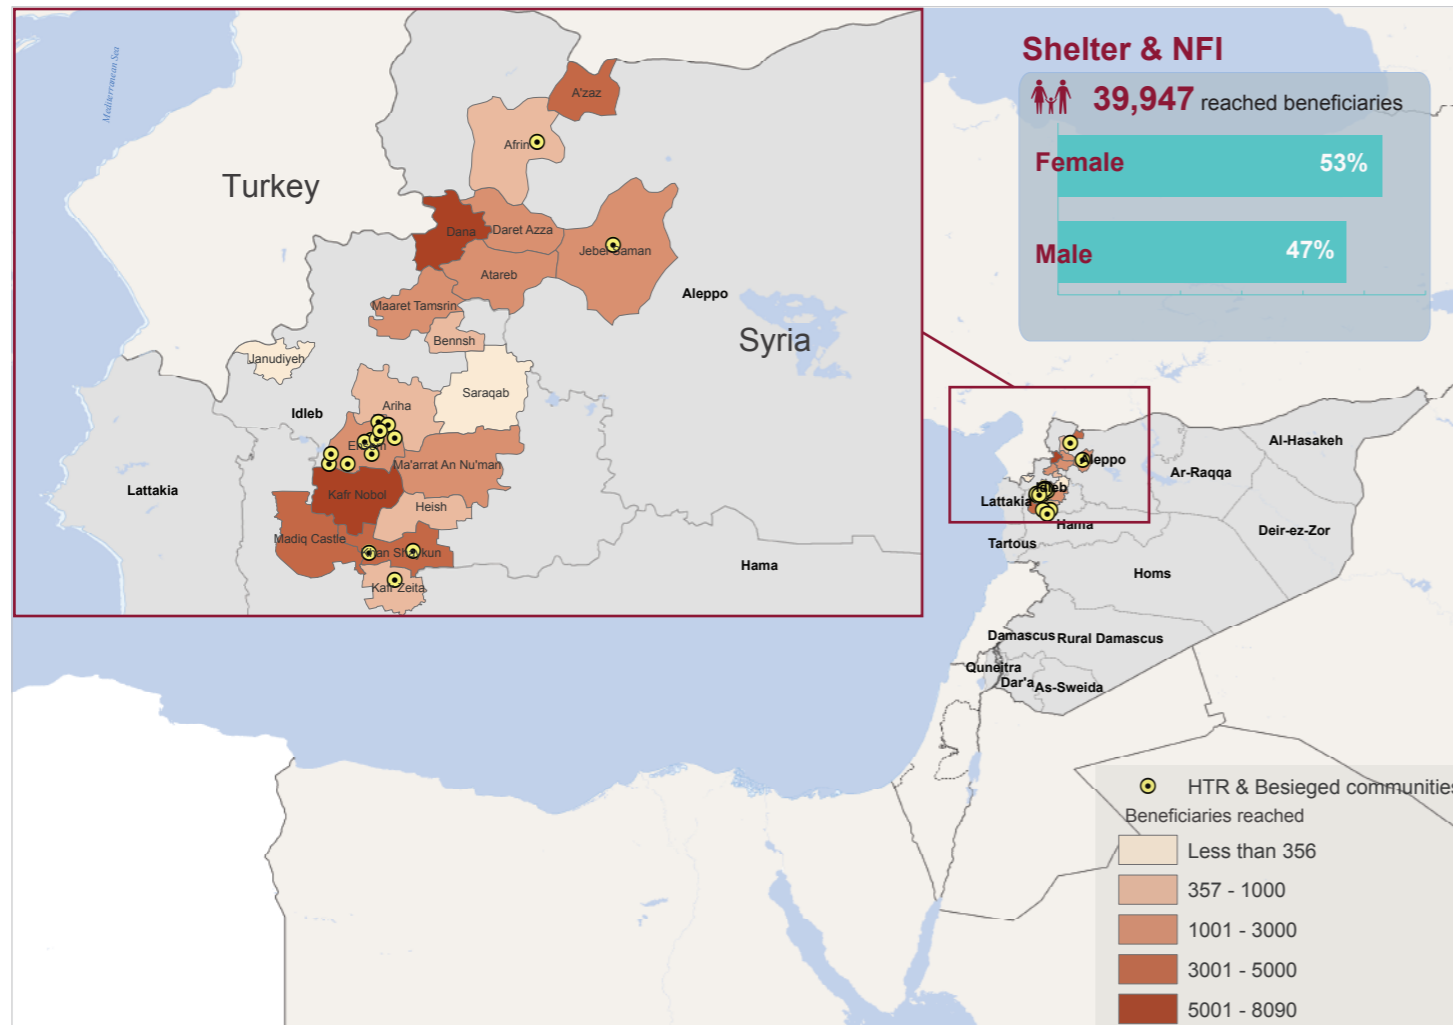

Southern Turkey: Shelter/NFI cluster-beneficiaries reached in September 2016 (Sub-district level)

Shelter/NFI Cluster
X-Border Operation - Turkey Hub
 ShelterCluster.org,
 Coordinating Humanitarian Shelter

Governorate level

18 sub-districts reached in 3 governorates
 16 sub-districts reached by NFI
 7 sub-districts reached by Shelter

NFI reached beneficiaries

NFI number of reached sub-districts

Shelter reached beneficiaries

Shelter number of reached sub-districts

HTR & Besieged locations reached by SNFI cluster

Governorate	Community
Aleppo	Baselhaya
	Aleppo
Hama	Kafr Zeita
Idleb	Hbit
	Khan Shaykun
	Abdita
	Ablin
	Bara
	Ehsem
	Ein Laruz
	Farkya
	Kafr Haya
	Kansafra
	Marayan
Mozra	
Rami	

- These maps are based on available data at sub-district level.

- Humanitarian reach to a sub-district does not necessarily imply full geographical coverage.

Creation date: 12 October 2016

Lead agency: UNHCR
 Cluster coordinator: Francesca Lubrano di Giunno,
 lubrano@unhcr.org
 Co-lead agency: Global Communities