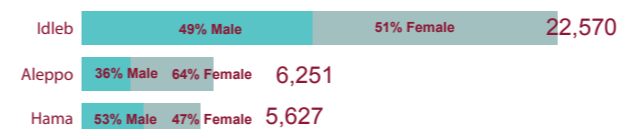

Southern Turkey: Shelter/NFI cluster-beneficiaries reached in September 2016 (Sub-district level)

Shelter/NFI Cluster
X-Border Operation - Turkey Hub
 ShelterCluster.org,
 Coordinating Humanitarian Shelter

Governorate level

18 sub-districts reached in 3 governorates
 16 sub-districts reached by NFI
 7 sub-districts reached by Shelter

NFI reached beneficiaries

NFI number of reached sub-districts

Shelter reached beneficiaries

Shelter number of reached sub-districts

HTR & Besieged locations reached by SNFI cluster

Governorate	Community
Aleppo	Baselhaya
	Aleppo
Hama	Kafr Zeita
Idleb	Hbit
	Khan Shaykun
	Abdita
	Ablin
	Bara
	Ehsem
	Ein Laruz
	Farkya
	Kafr Haya
	Kansafra
	Marayan
Mozra	
Rami	