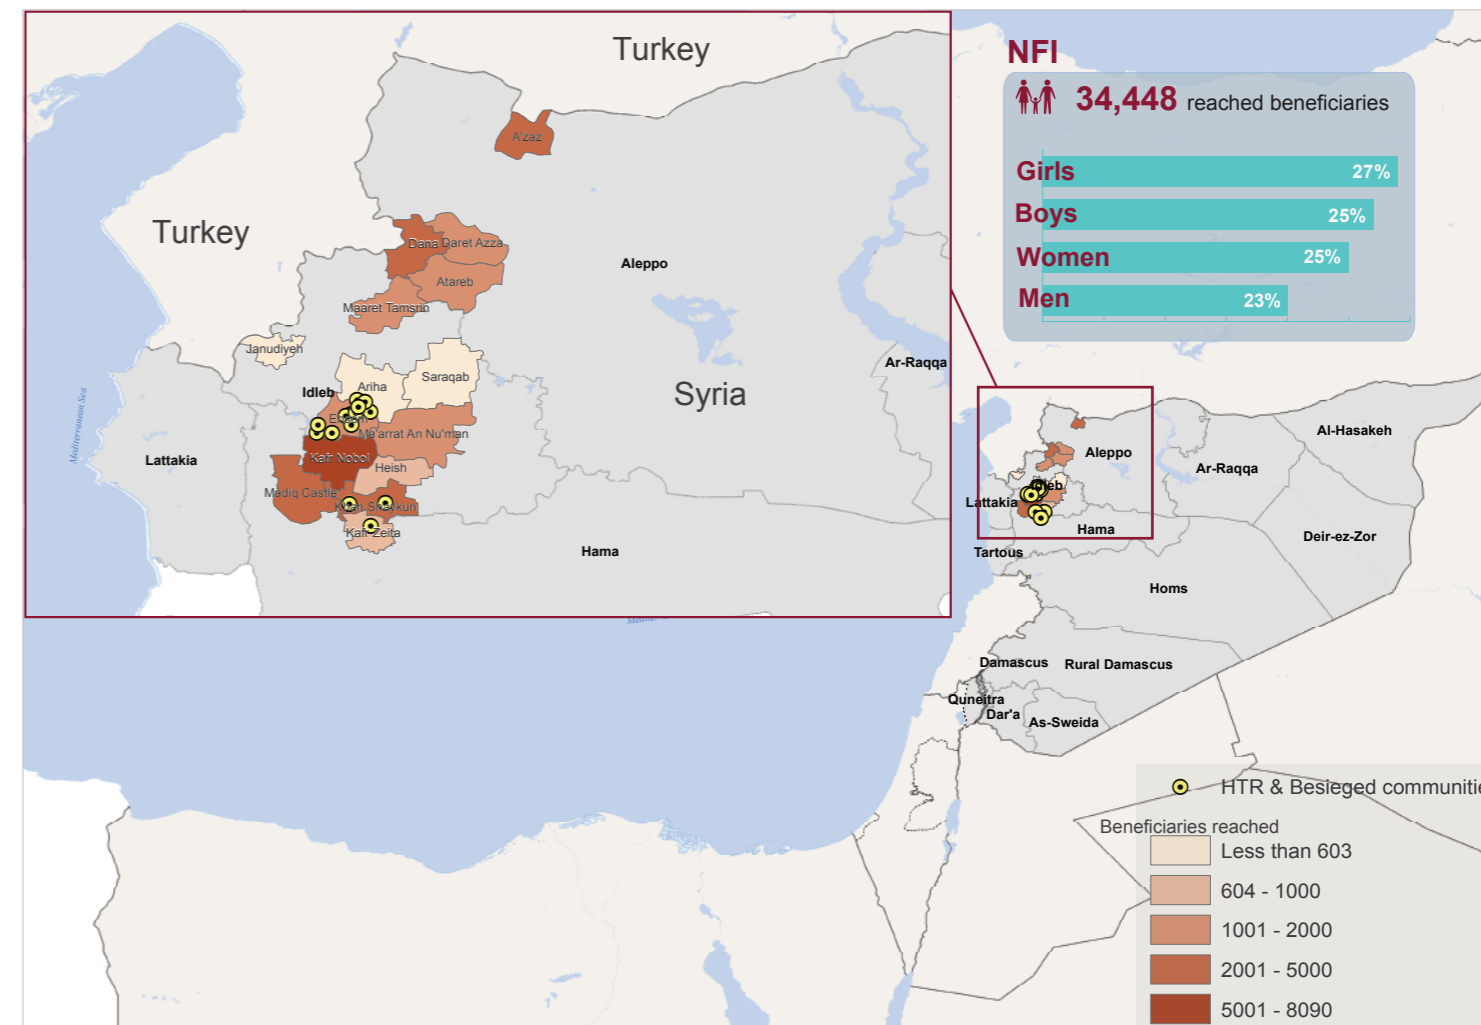

Southern Turkey: Shelter/NFI cluster-beneficiaries reached in September 2016 (Sub-district level)

Shelter/NFI Cluster
X-Border Operation - Turkey Hub
 ShelterCluster.org,
 Coordinating Humanitarian Shelter

Governorate level

18 sub-districts reached in 3 governorates
 16 sub-districts reached by NFI
 7 sub-districts reached by Shelter

NFI reached beneficiaries

NFI number of reached sub-districts

Shelter reached beneficiaries

Shelter number of reached sub-districts

HTR & Besieged locations reached by SNFI cluster

Governorate	Community
Aleppo	Baselhaya
	Aleppo
Hama	Kafr Zeita
Idleb	Hbit
	Khan Shaykun
	Abdita
	Ablin
	Bara
	Ehsem
	Ein Laruz
	Farkya
	Kafr Haya
	Kansafra
	Marayan
Mozra	
Rami	

- These maps are based on available data at sub-district level.

- Humanitarian reach to a sub-district does not necessarily imply full geographical coverage.

Creation date: 12 October 2016

Lead agency: UNHCR
 Cluster coordinator: Francesca Lubrano di Giunno,
 lubrano@unhcr.org
 Co-lead agency: Global Communities